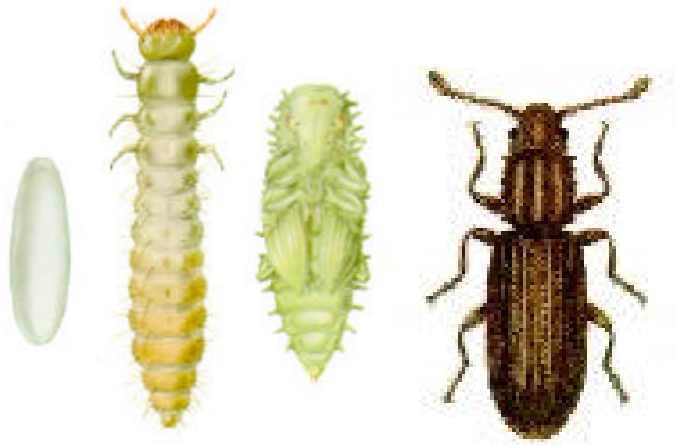

Sawtoothed Grain Beetle

Oryzaephilus surinamensis

Family: - Silvanidae

Order: - Coleoptera

© Agriculture Western Australia

Courtesy Agriculture WA

Courtesy Degesch Inc.

Courtesy Degesch Inc