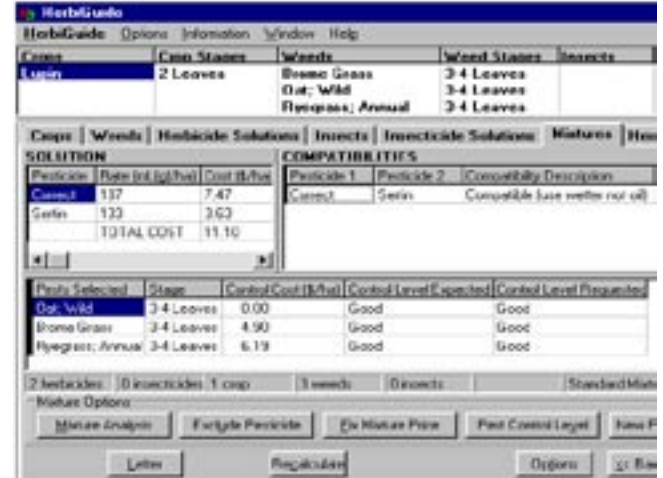

With HerbiGuide it's as simple as 1-2-3. Select the crop, select the weeds, insects and diseases then click the mouse for solutions and mixtures.

Before HerbiGuide was developed the information from labels, experiments and farmers observations were not easily accessible. Even the most diligent farmers and advisers had difficulty keeping up with the latest developments. Now you can use the speed and power of your personal computer to retrieve this information. HerbiGuide is the *Crop Protection Expert on a Disk*. You can use this expert - whenever you need it, 24 hours a day, 7 days-a-week before you spray each paddock. Use it to fine tune your application program and avoid problems rather than discovering them when it's too late.

Identify weeds quickly. With over 2000 colour photos.

Least-cost pesticide mixtures are customised to your situation.

HerbiGuide is the most useful, computerised reference in the world for weed and insect control in field crops and pastures.