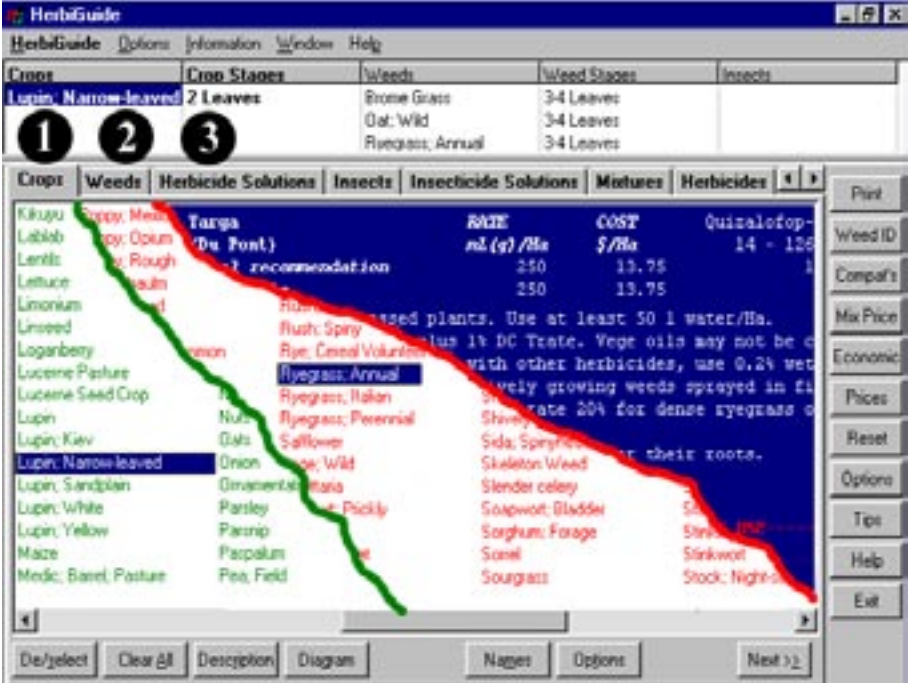

HerbiGuide

The Pesticide Expert on a Disk

HerbiGuide, the award winning computer program can provide all the information you need about weeds, insects, diseases and the methods of controlling them.

Will you discover herbicide resistance, incompatibility, crop damage or the conditions causing poor pesticide performance by costly experience?

“HerbiGuide presents complex and detailed information quickly... installation is simple.”
- FARM Magazine.

If you don't use the right products at the right rate at the right time then you are losing money. Too little results in poor control and loss of yield. Too much is wasteful and increases the risk of crop damage and environmental contamination.

Every year new herbicides, insecticides, fungicides and seed dressings are marketed, new planting techniques are promoted and new weed and pest problems develop. How do you put it all together and provide the crop protection you need with minimum impact on the environment and yourself?

With HerbiGuide it's as simple as 1-2-3. Select the crop, select the weeds, insects and diseases then click the mouse for solutions and mixtures.

Before HerbiGuide was developed the information from labels, experiments and farmers observations were not easily accessible. Even the most diligent farmers and advisers had difficulty keeping up with the latest developments. Now you can use the speed and power of your personal computer to retrieve this information. HerbiGuide is the *Crop Protection Expert on a Disk*. You can use this expert - whenever you need it, 24 hours a day, 7 days-a-week before you spray each paddock. Use it to fine tune your application program and avoid problems rather than discovering them when it's too late.

“... a single key press will tell you the difference between wild radish and wild turnip...”
- Wagin Woolarama Review.