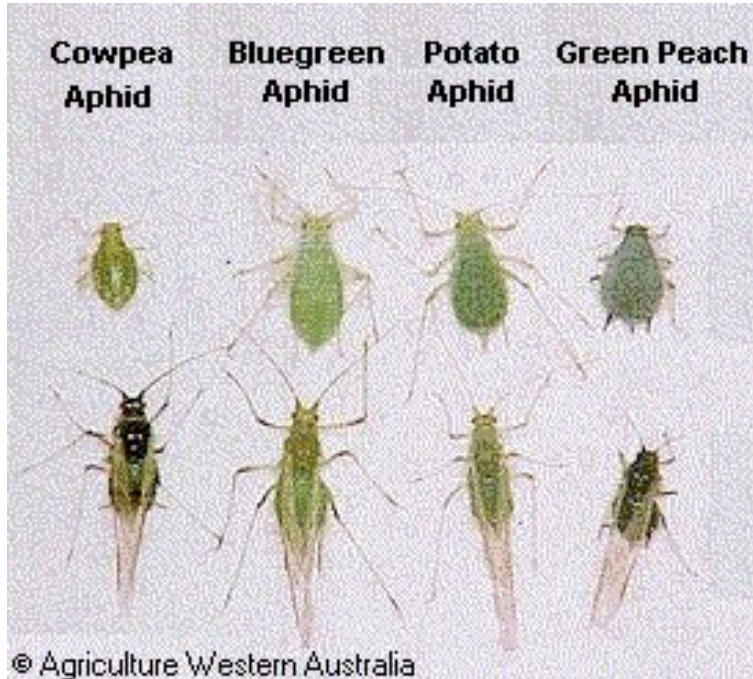

Aphids

Aphididae family

Family: - Aphididae

Order: - Hemiptera

© Agriculture Western Australia

Lupin Aphids

Courtesy Agriculture WA.

HG7509

Aphids on Biserrula.
Courtesy S. Micic or Agriculture WA.

Aphids on Canola.

Aphids on *Biserrula*
Courtesy S. Micic or Agriculture WA.

Patches in canola caused by aphids.

HG7504

Aphids on canola.
Courtesy S. Micic or Agriculture WA.

Parasitised aphids on canola showing fungal growth.
Courtesy S. Micic or Agriculture WA.

Grape phylloxera (*Daktulosphaira vitifolia*) is an aphid-like exotic pest. Please report if found.
Courtesy Agriculture WA.